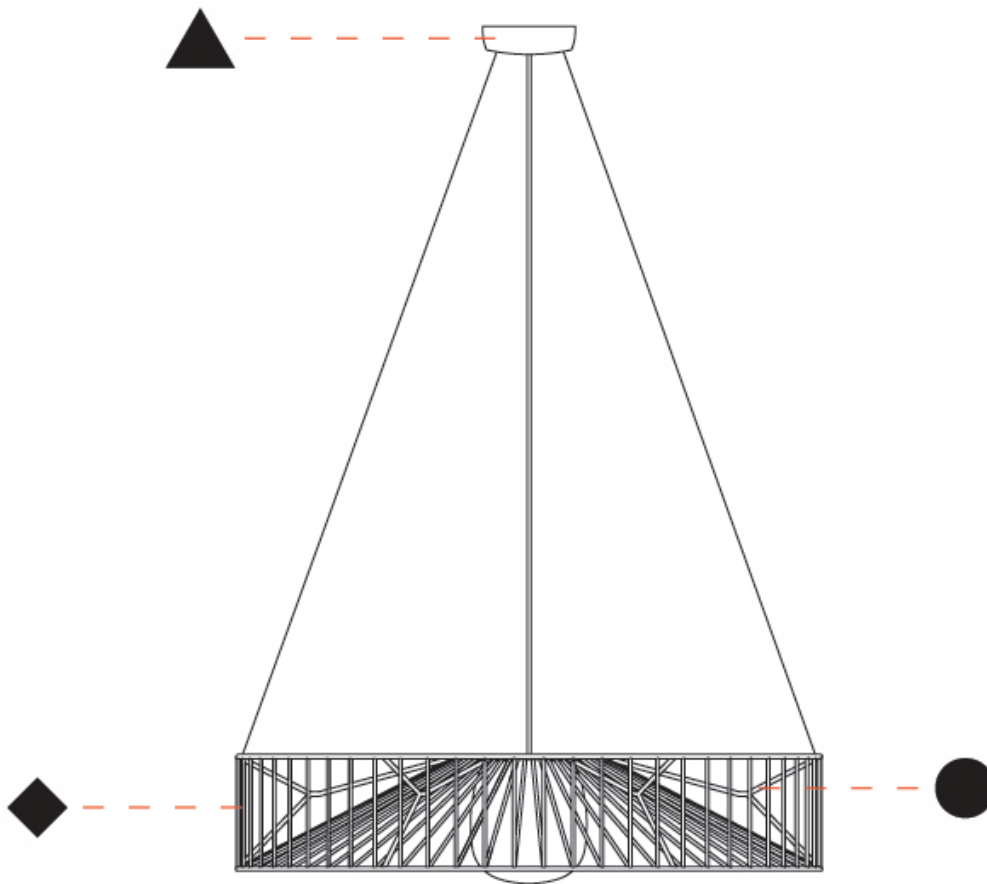

MARIOLA SUSPENSION

E111199-

PROJECT _____

TYPE _____

SPECIFIER _____

QUANTITY _____

DATE _____

E